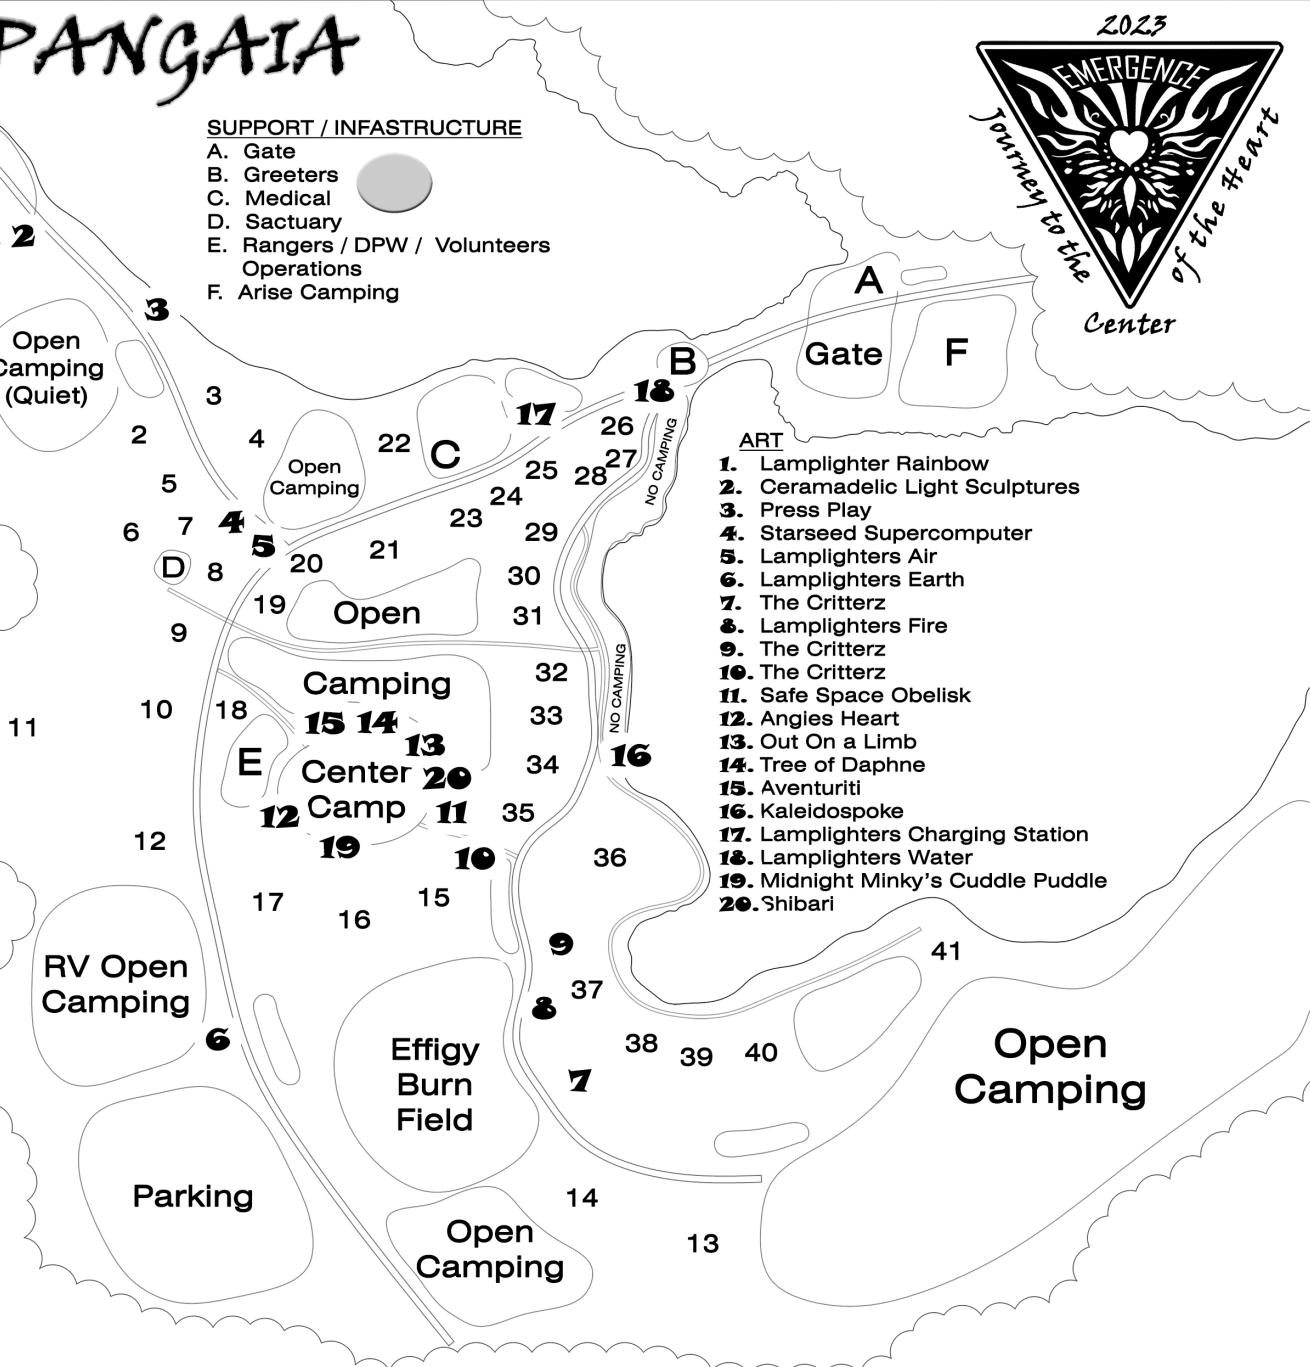

## SUPPORT / INFRASTRUCTURE

- A. Gate
- B. Greeters
- C. Medical
- D. Sactuary
- E. Rangers / DPW / Volunteers Operations
- F. Arise Camping

## THEME CAMPS

1. Quest / Temple Crew
2. Mermaid Oasis
3. Tree love
4. 3 Old Men
5. Mycelia Monastery
6. Regenis
7. Wizard Gong Tree
8. Egyptian Temple Lounge
9. Oracle
10. Avalon
11. Tree Star City
12. Pond Valley Hippies
13. Sparkle Motion
14. Black Lodge
15. Enchanted Circus
16. Center Camp
17. Rabbit Heart
18. Atellier De Oatmeal
19. Grandmas Parlor
20. Booth Fairy
21. Camp Half Chub
22. Dirty South Burners
23. Our House
24. Serenity Bus
25. Pony Farm
26. Paprika
27. Sam Glass/ Alpaca Lips
28. Johnny Popsicles
29. Grandmas Attic
30. Fort Dix
31. Just People
32. Haint Town
33. Disco Titties
34. Sweater Sweater Lamp Camp
35. Mountain Moonshiners
36. Heart Beat
37. Entheoasis
38. Midnight Minkys
39. Momohalla
40. Camp Gator Bait
41. Shower Cycle

Portal Potty = 

## ART

1. Lamplighter Rainbow
2. Ceramadelic Light Sculptures
3. Press Play
4. Starseed Supercomputer
5. Lamplighters Air
6. Lamplighters Earth
7. The Critterz
8. Lamplighters Fire
9. The Critterz
10. The Critterz
11. Safe Space Obelisk
12. Angies Heart
13. Out On a Limb
14. Tree of Daphne
15. Aventuriti
16. Kaleidospoke
17. Lamplighters Charging Station
18. Lamplighters Water
19. Midnight Minky's Cuddle Puddle
20. Shibari